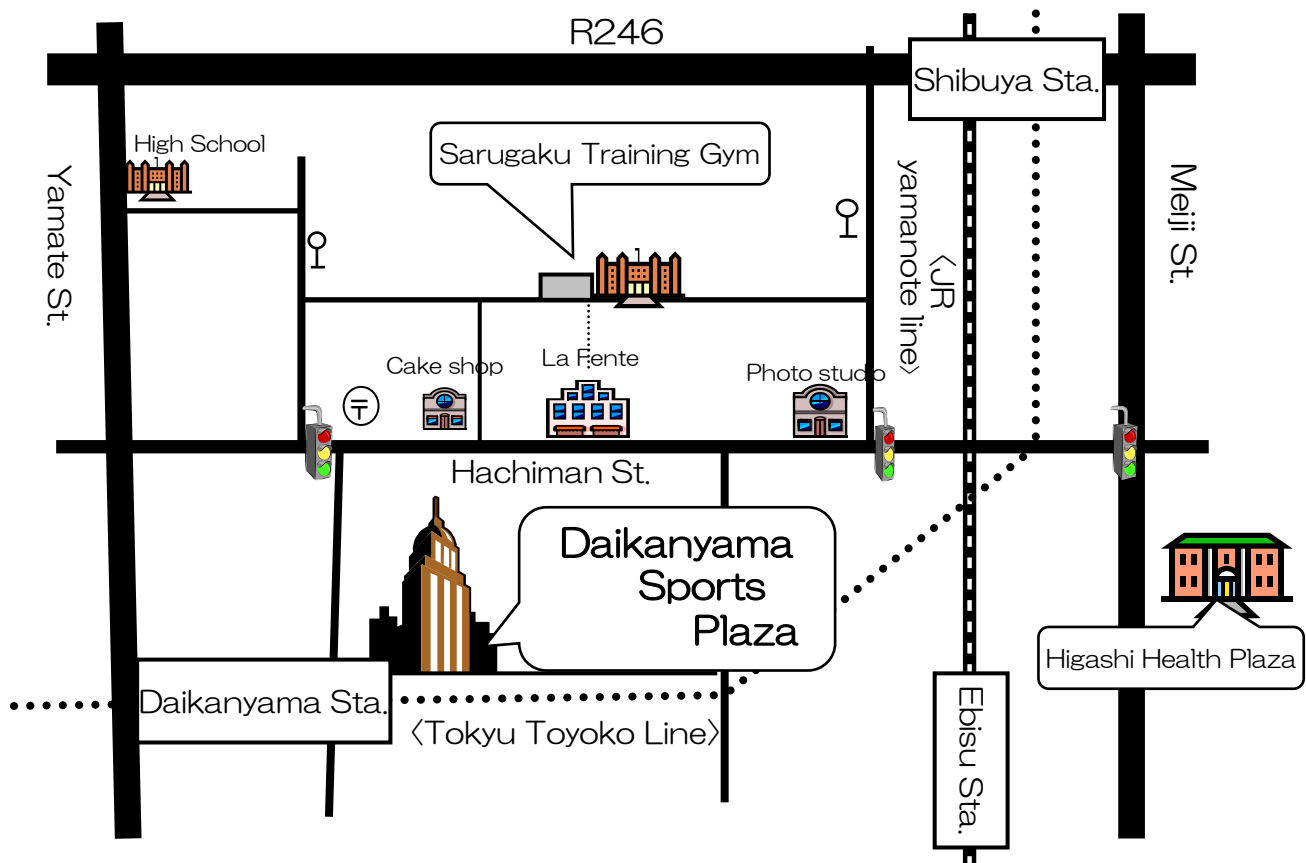

* No diving allowed.

* No food in pool area .

* Using the pool for commercial purpose,(including private lessons)is prohibited.

● About the pool

Main pool	25m×13m, 6 lanes 1.2m~1.3m deep Follow the rules written on board by each lane.	
Sub pool	Children's pool (0.8m deep)	or Walking pool (1.1m or 1.2m deep)

● Lesson Guidance

We have two kinds of lessons as below.

Aqua Walking (@ Sub pool)

Aqua Aerobics (@ Main pool, 4 ~ 6 lane)

※ For more information please try to take a look at this website.

Daikanyama Sports Plaza